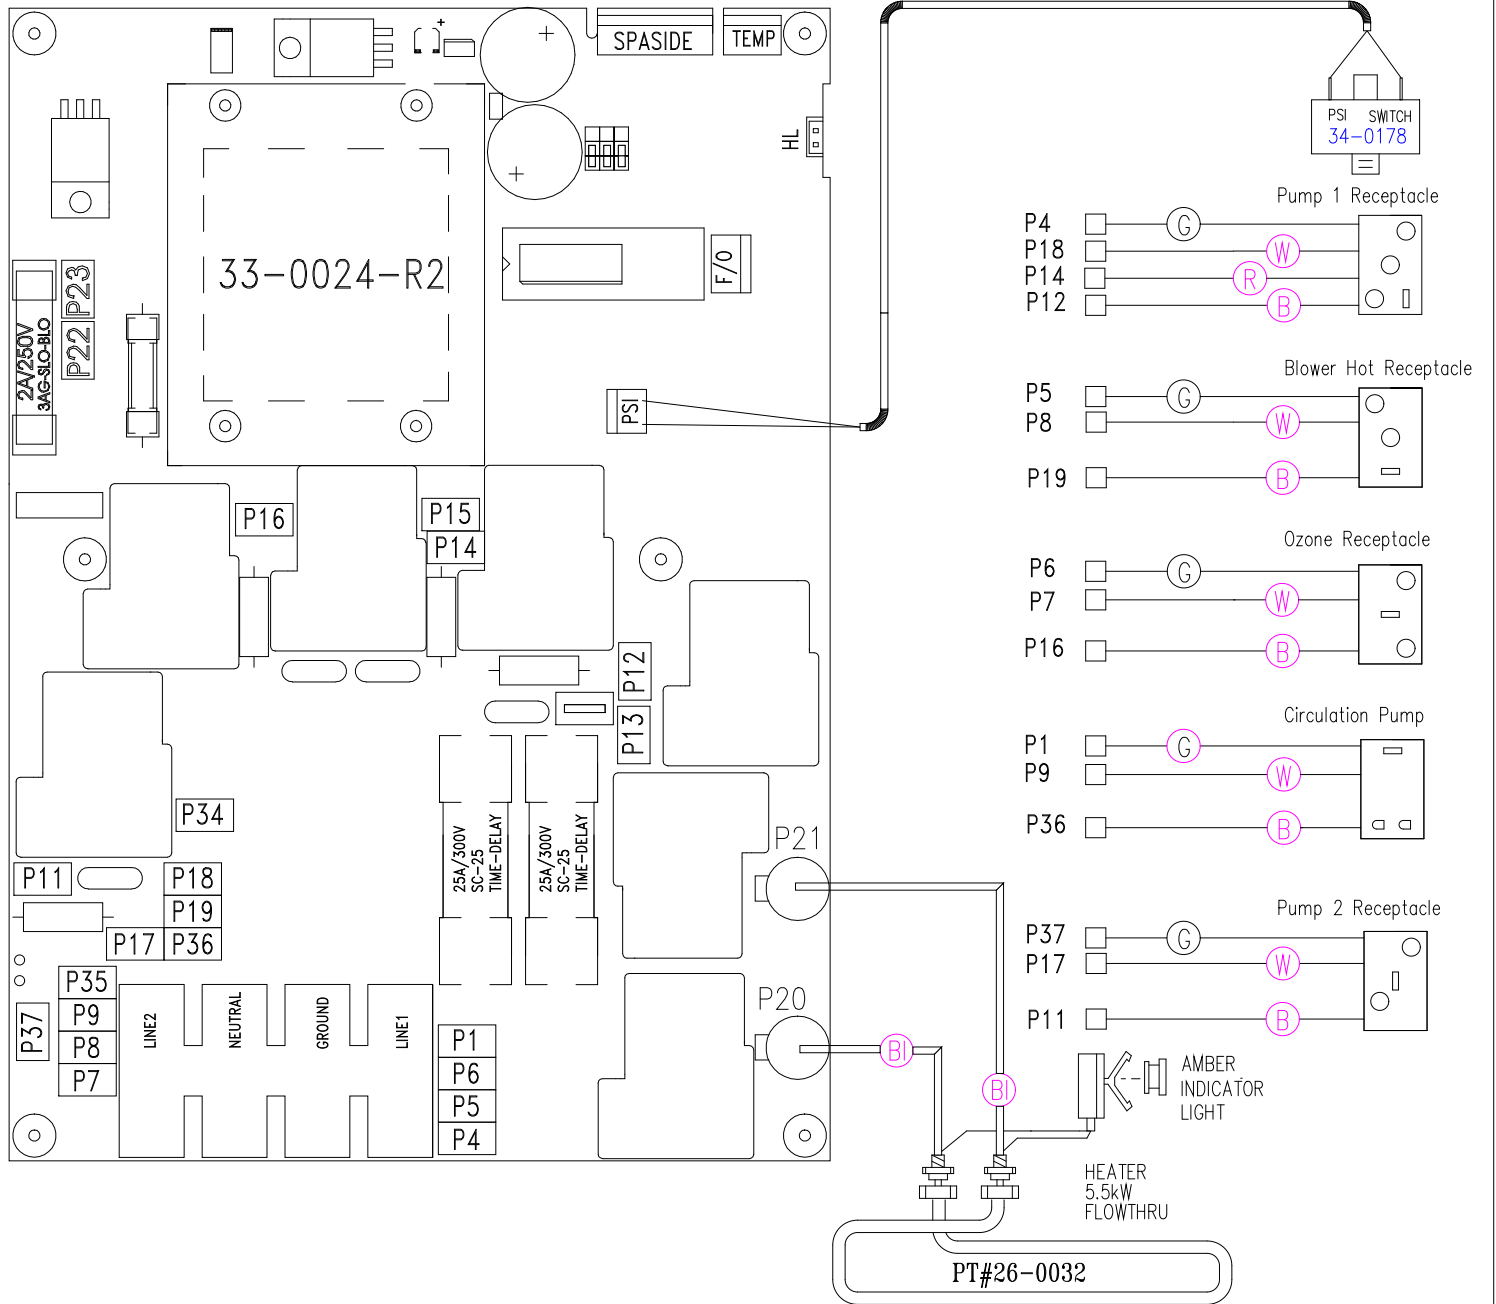

LEGEND	
	- 1/4" QUICK CONNECT
	- 1/4" QUICK CONNECT PIGGYBACK
	- FORK CONNECTOR
	- RING CONNECTOR
	- SOCKET CONNECTOR
	- PIN CONNECTOR

HYDRO-QUIP
CORONA, CA (909) 273-7575

Manufacture Notes:

Dwg. No.
JR23A0-AKMPQY

Drawn
JLN
Date
6.4.01

Rev
9

Diagram No.
4905-J

Wire Color Code

B - Black	G - Green
Br - Brown	Bl - Blue
R - Red	V - Violet
O - Orange	W - White
Y - Yellow	Gr - Gray