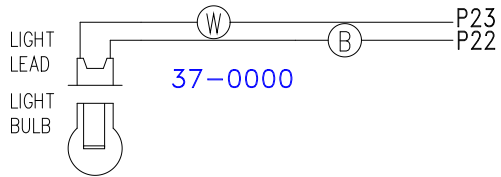

LEGEND	
	- 1/4" QUICK CONNECT
	- 1/4" QUICK CONNECT PIGGYBACK
	- FORK CONNECTOR
	- RING CONNECTOR
	- SOCKET CONNECTOR
	- PIN CONNECTOR

HYDRO-QUIP
CORONA, CA (909) 273-7575

Manufacture Notes:

Dwg. No.
JR23A0-AKMPQY

Drawn
JLN
Date
6.4.01

Rev
9

Diagram No.
4905-J

Wire Color Code

B - Black	G - Green
Br - Brown	Bl - Blue
R - Red	V - Violet
O - Orange	W - White
Y - Yellow	Gr - Gray